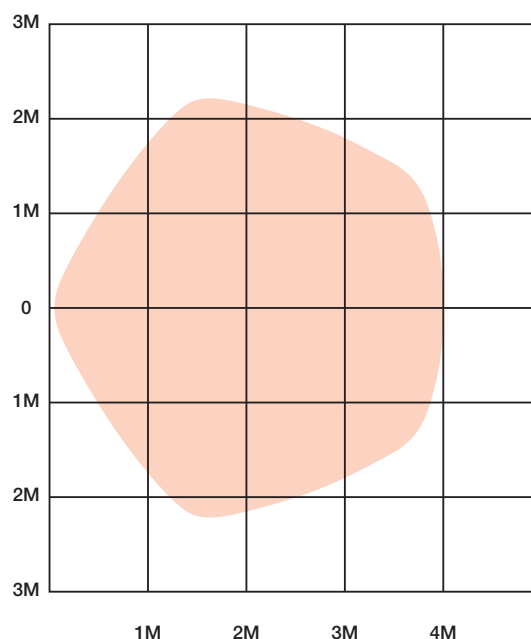

Features

- Compact Radar sensor
- Detection Range : 4.3 x 4.0 Meter
- Detection Zone : 3 zone
- Provide visual and audible alerts for driver.
- Waterproof and rugged design
- Input (arming) trigger for reverse select etc
- Radar Dimension 43W x 42H x 33D (mm)
- Display Dimension 65W x 20H x 54D (mm)
- IP69K, 12V-24V DC, 15G Vibration rating.

Features

- Provide image and audible warning signal
- 1080P (Full HD)/ F.O.V :140°
- Night vision (IR LED & CDS sensor)
- TDN : True Day & Night
- Directional Sensing to minimize false alarm
- Detection range : 4.3 x 4.0 meter
- Radar Dimension 117W x 59H x 72D (mm)
- IP69K, 12V-60V DC, 15G Vibration rating.