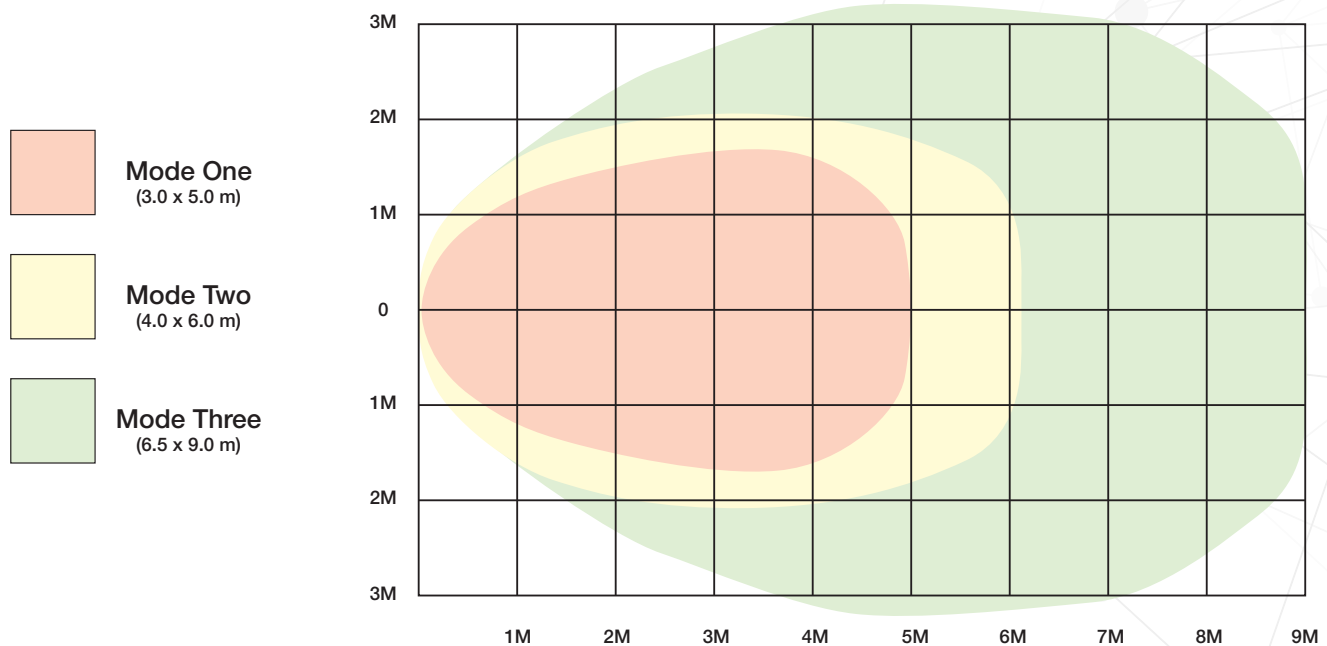

Features

- Compact Radar sensor
- Detection Range : 4.3 x 4.0 Meter
- Detection Zone : 3 zone
- Provide visual and audible alerts for driver.
- Waterproof and rugged design
- Input (arming) trigger for reverse select etc
- Radar Dimension 43W x 42H x 33D (mm)
- Display Dimension 65W x 20H x 54D (mm)
- IP69K, 12V-24V DC, 15G Vibration rating.

8M Radar Object Detection System

Features

- Programable Radar sensor
- 3 Detection Ranges
- Detection Mode1 : 3.0 x 5.0 meter
- Detection Mode 2 : 4.0 x 6.0 meter
- Detection mode 3 : 6.5 x 9.0 meter
- Detection Zone : 5 zones
- Provide visual and audible alerts for driver.
- Waterproof and rugged design
- Input (arming) trigger for reverse select etc
- Alarm Voltage Output trigger
- Radar Dimension 108W x 110H x 34D (mm)
- Display Dimension 65W x 20H x 54D (mm)
- IP69K, 12V-32V DC, 15G Vibration rating.

Features

- Provide image and audible warning signal
- 1080P (Full HD)/ F.O.V :140°
- Night vision (IR LED & CDS sensor)
- TDN : True Day & Night
- Directional Sensing to minimize false alarm
- Detection range : 4.3 x 4.0 meter
- Radar Dimension 117W x 59H x 72D (mm)
- IP69K, 12V-60V DC, 15G Vibration rating.