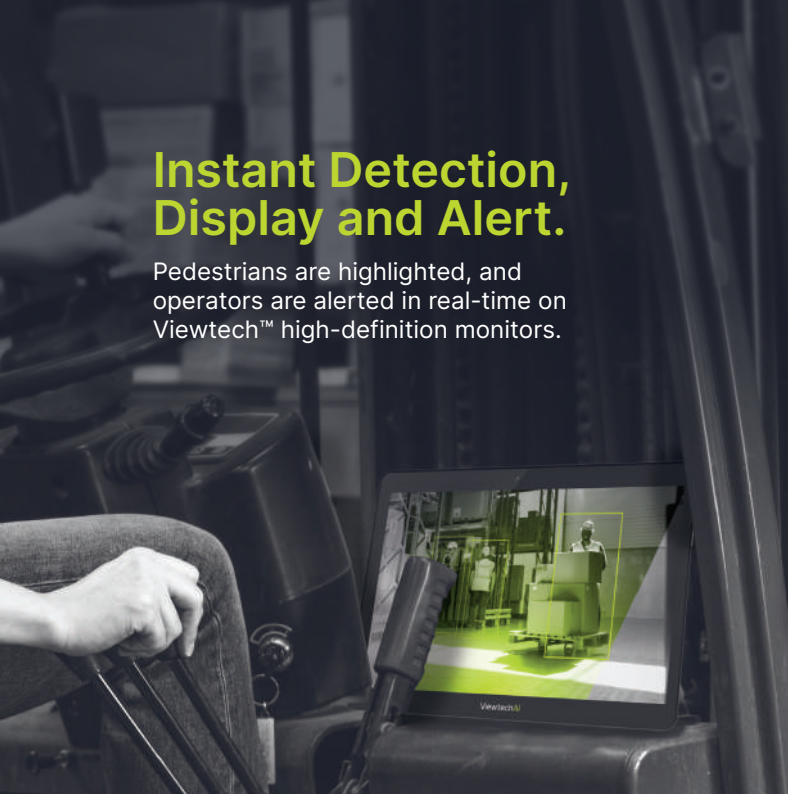

Our clever algorithms accurately detect pedestrians in less than one quarter of a second, creating an alarm to the operator or the pedestrian alerting them of the potential vehicle to human contact. Vehicle detection can also be enabled if required.

Key Features

Rear / Top Mounted
ViewtechAi™ Camera for
Rear / Front Detection.

140° Wide Angle,
0.5 - 12m Front & Rear
Detection Range.

Detects Pedestrians
and Alerts the Operator
and/or Pedestrian.

Rapid Response Ai,
Detects Pedestrians
in 0.01 Seconds.

Instant Detection, Display and Alert.

Pedestrians are highlighted, and operators are alerted in real-time on Viewtech™ high-definition monitors.

Heavy Machinery Safety Integration.

From forklifts and container lifters to rollers and graders, our seamless integration sets a new industry safety benchmark, ensuring the ultimate protection for your workforce.

Detect Smarter. React Faster.

ViewtechAi™ Benefits

Visually learned Ai means no safety vest or transponder required for detection.

99% accuracy - even on partially hidden pedestrians.

Works with all Viewtech™ monitors and Viewtech Fleetview™ - recording and live streaming platform.